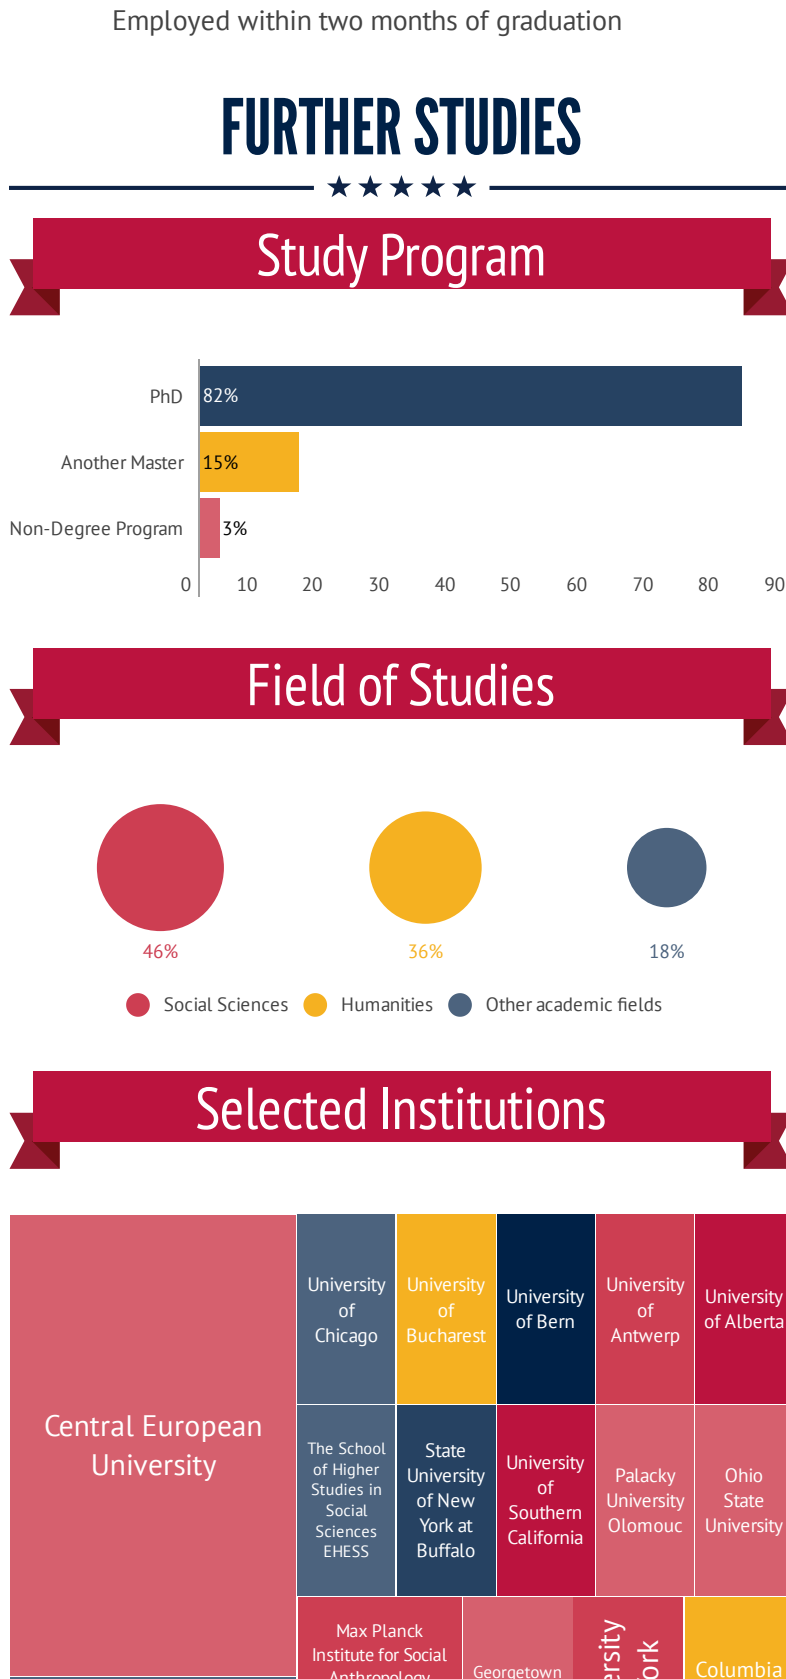

Selected Employers

76%

Employed in an area relevant to their CEU degree

67%

Employed within two months of graduation