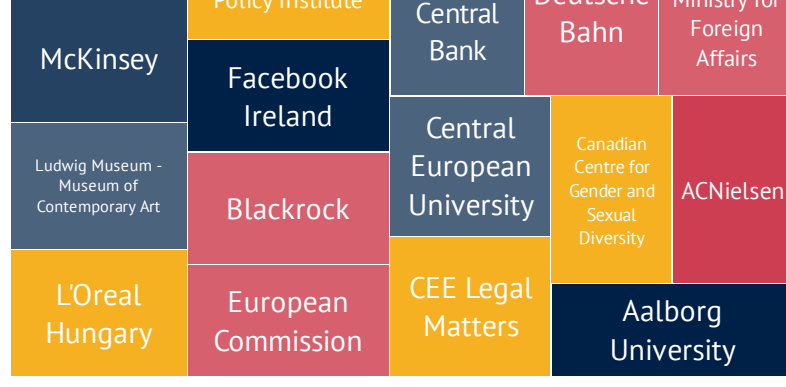

Most important factors influencing choice of first employment after CEU