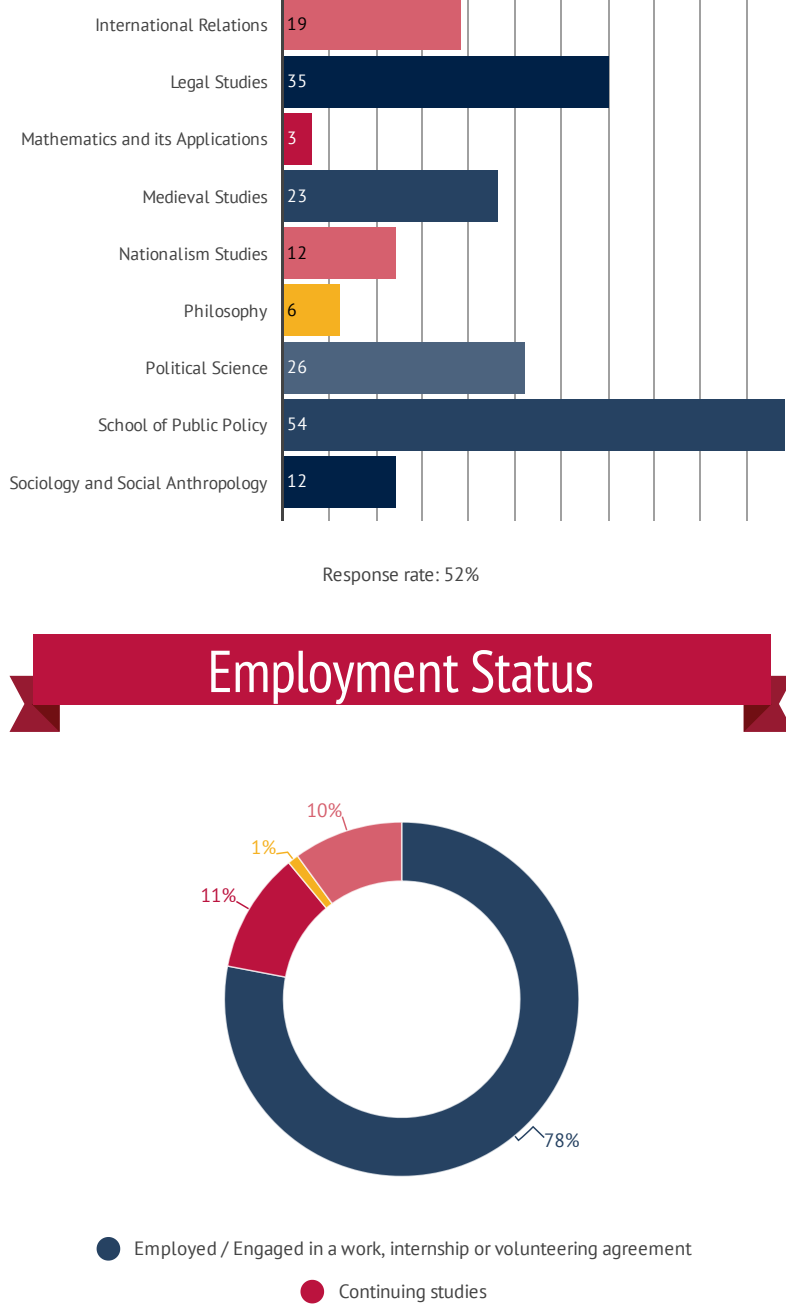

First Destination Survey Report 2017 master's graduates six months post graduation

Responses by department