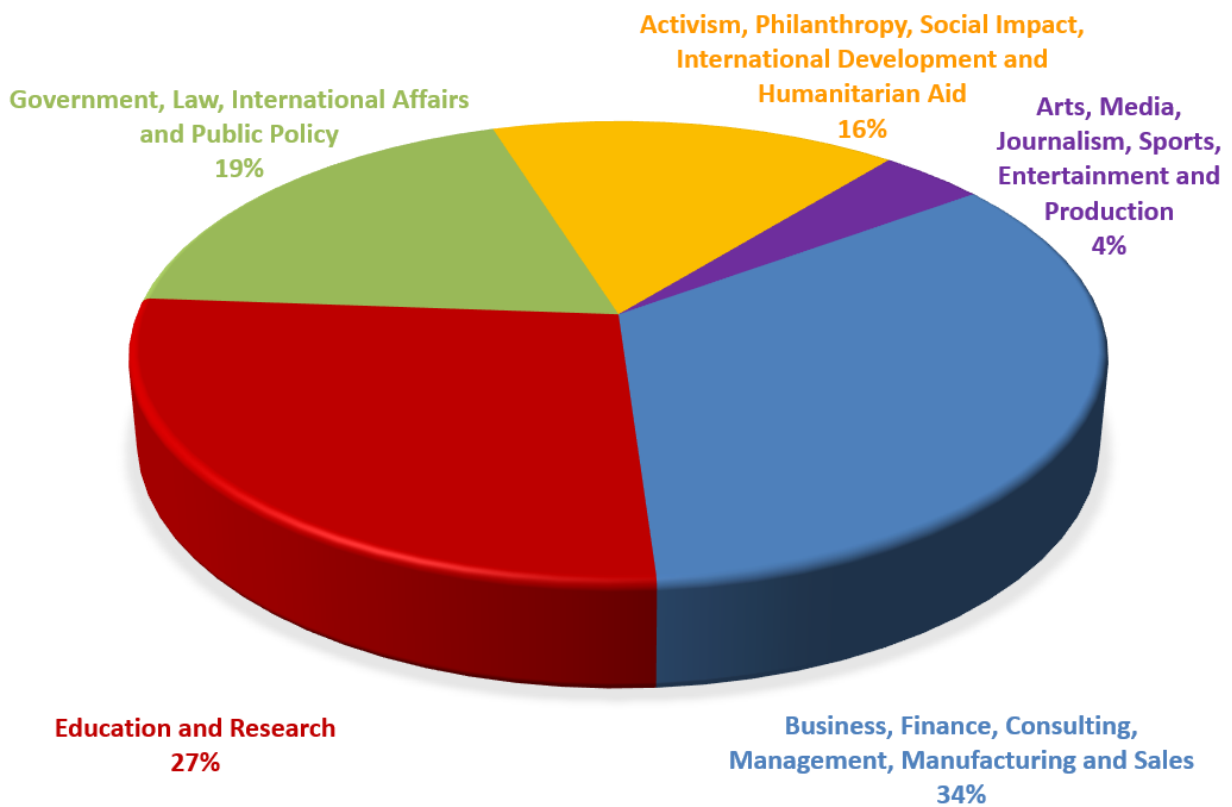

Large groups and organizations where CEU alumni currently work

Top Employers	#CEU alumni
Institutions of Higher Education	2081
National governments / public service	454
United Nations and World Bank	400
EU institutions and agencies	241
Academies of Sciences	143
“Big Four” firms	132
Council of Europe	84
National banks	82
Embassies and consulates	80
Museums and galleries	78
Open Society Foundations	65
Organization for Security and Co-operation in Europe (OSCE)	51
United States Agency for International Development (USAID)	24

This report draws on available employment data for master’s alumni of Central European University, up-to-date as of July 2022.